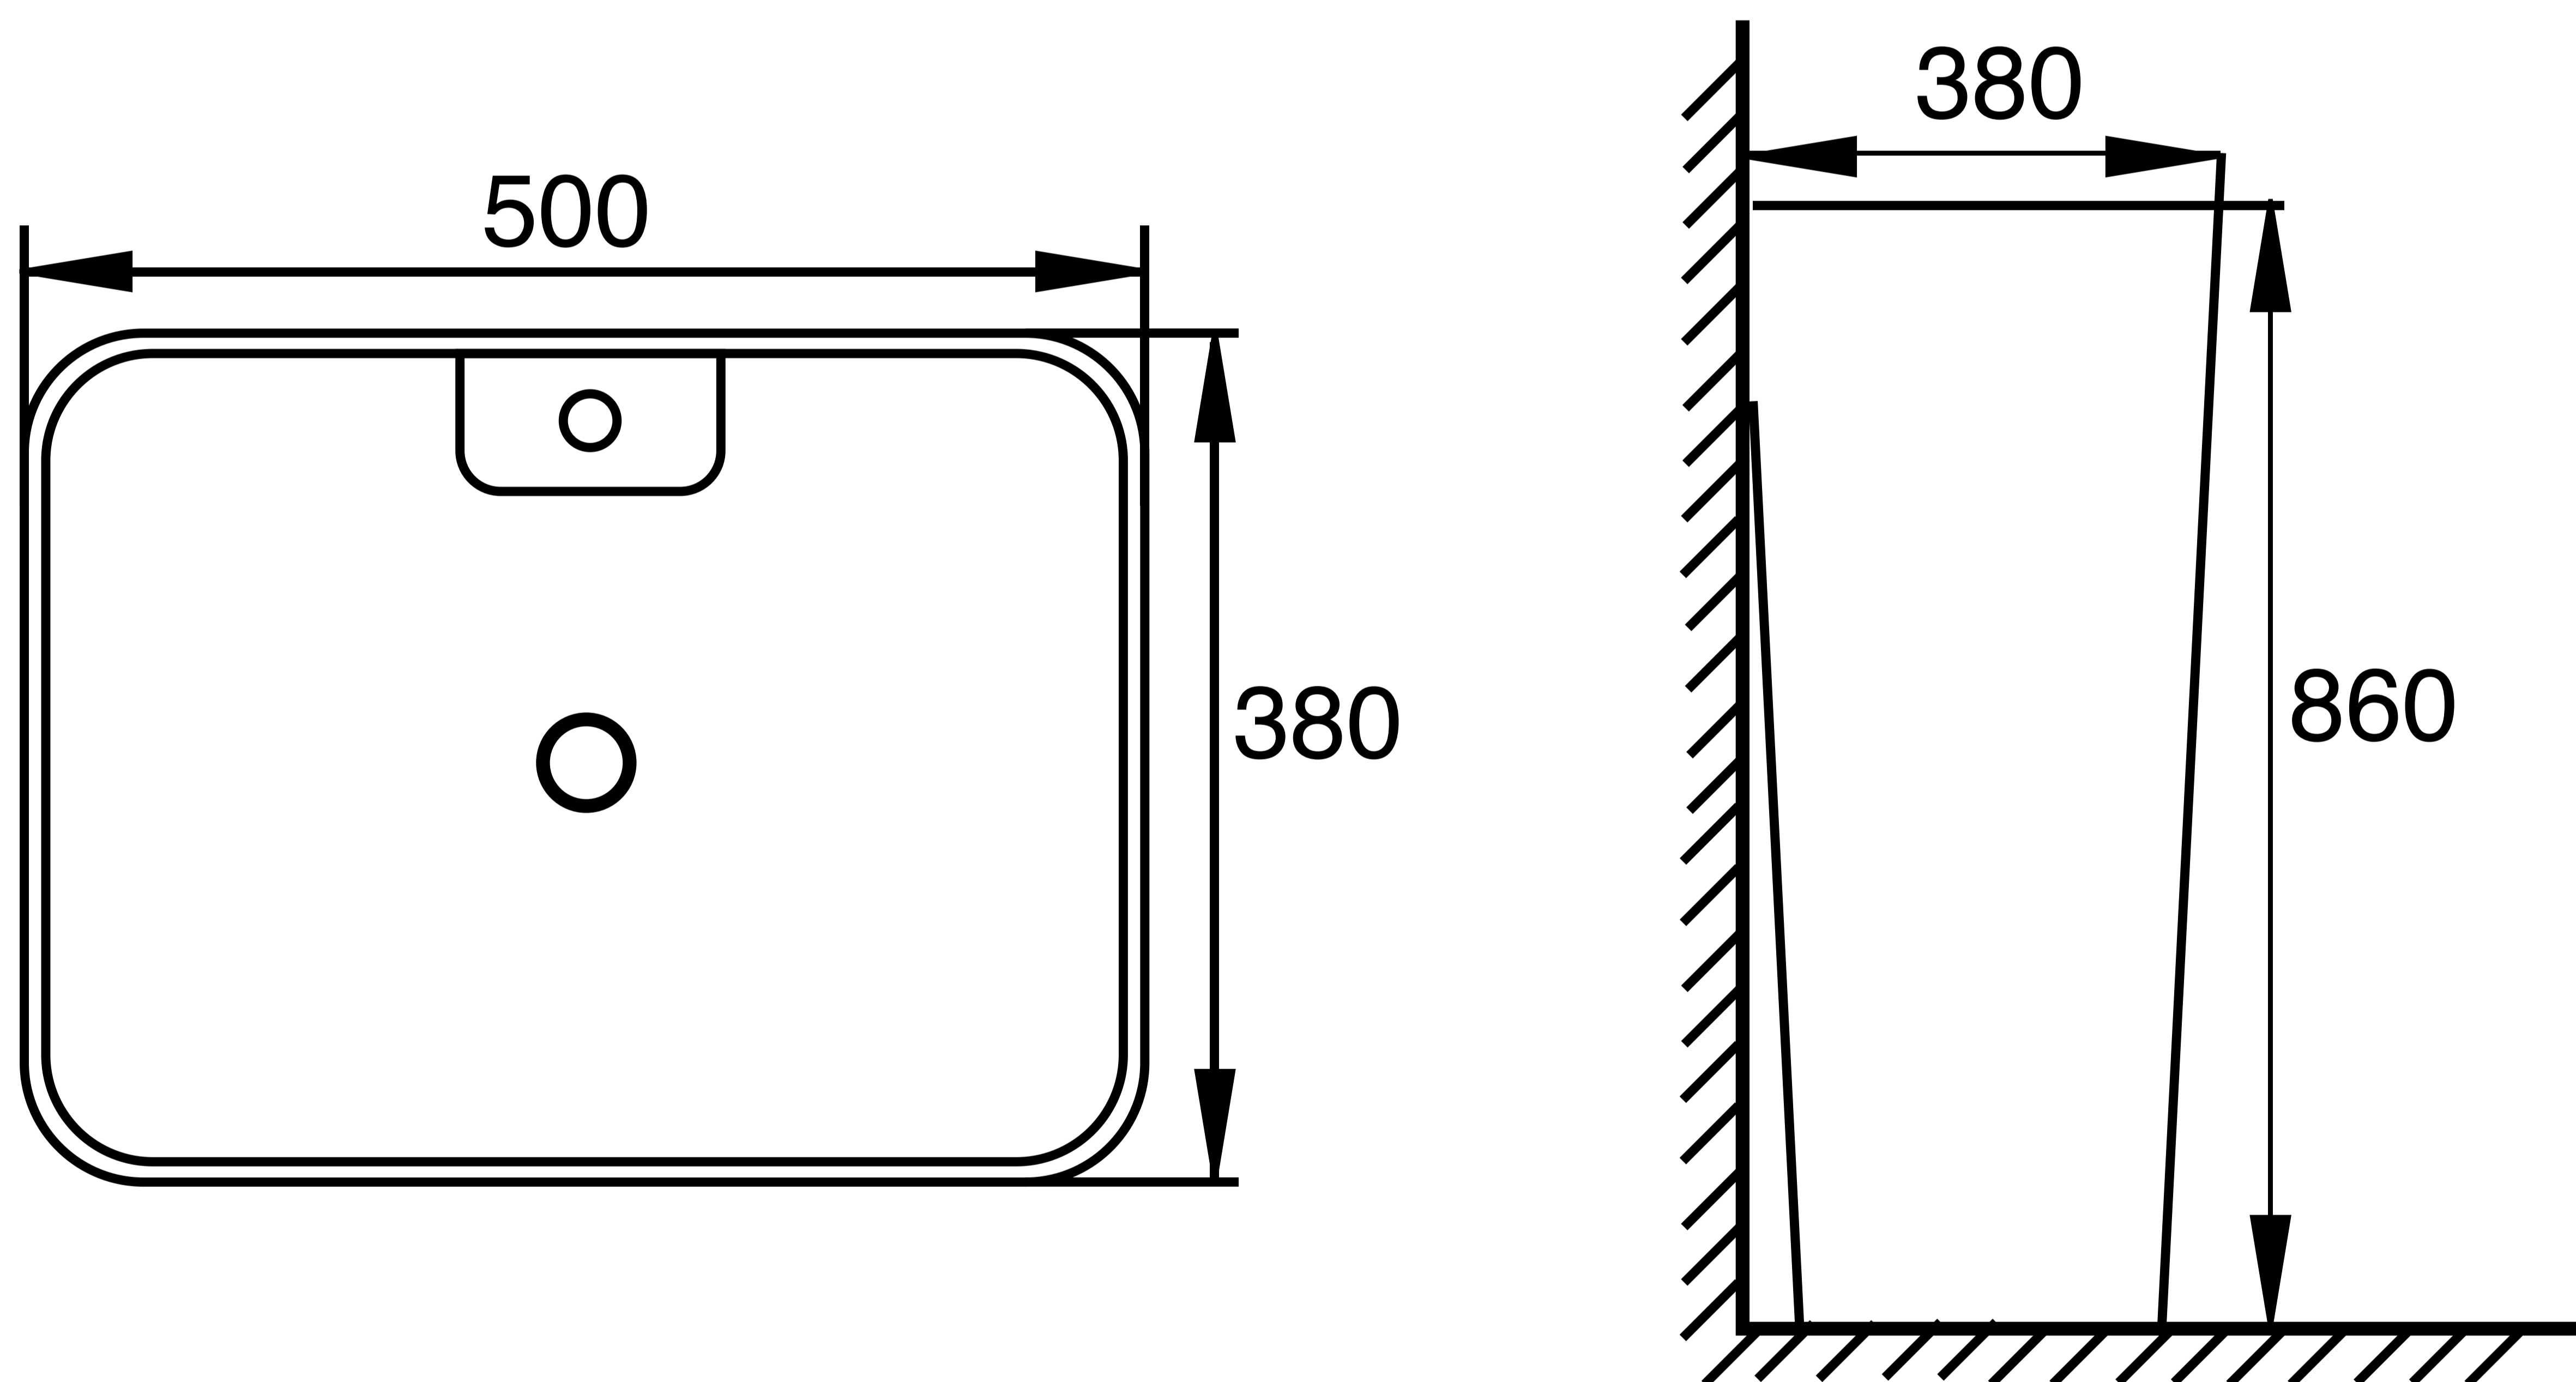

Floor Mounted Pedestal With Tap Hole

Product Code : 1935

Technical Drawing

All dimension are in **mm**